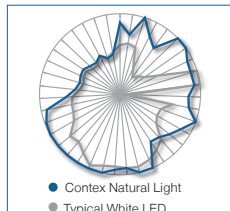

Various Contex technology for the best possible color scans