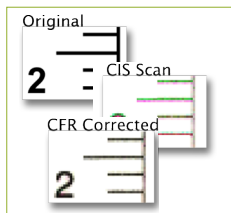

1 Scanning speeds depend on document width and computer configuration. Contex recommends Intel Core Duo, Core 2 Duo, or better processors, 2GB RAM, Hi-speed USB2.
Speed tests performed using Nextimage software, PC with Intel Core i5-2500 Quad processor, 8GB RAM, Hi-speed USB2, 7200rpm HDD, Windows 7 64-bit Ultimate.
2 Requires optional scanner stand.
3 Upgradable to 1200 dpi. This will also upgrade maximum resolution to 9600 dpi.
4 Signal Intensity Matching (SIGMA) is a Contex Patent. Sensor heating during a scan can cause inhomogeneous images. Thanks to Contex innovative thinking Contex SD 3600 series scanners will minimize sensor differences LIVE during a scan.

5 Color Fringe Removal (CFR) is a Contex Patent. Color Fringing is a natural consequence of CIS technology sequentially flashing R-G-B. Thanks to Contex innovative thinking CFR will remove this problem with advanced filter technology.
6 Contex applications creates industry standard raster file formats that can be used in any CAD or GIS application.
7 Requires optional Nextimage software.

All trademarks remain the property of their respective holders, and are used only to directly describe the product being provided. Their use in no way indicates any relationship between Contex A/S and the holders of the said trademarks.

An SD 3600 scanner is ideal for scanning technical documents and convenient to have in your office

Excellent lines with Contex CFR (Color Fringe Removal)