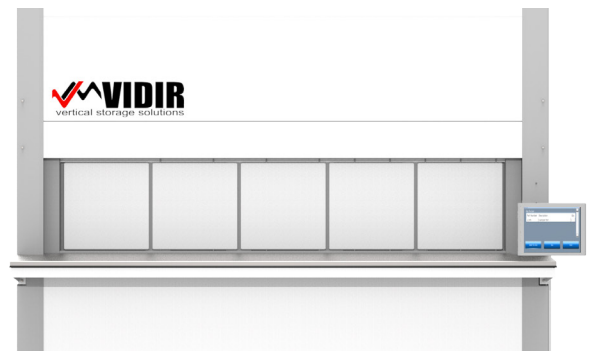

Safe Handling • Easy Access • Maximum Storage • Fast Retrieval • Small Footprint

Call 610.398.9080 www.reynoldsstoragesystems.com info@reynoldsbusiness.com